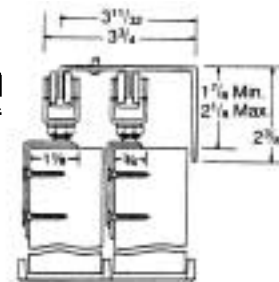

Hardware needed:

- 4 ea. **7000** Carrier & Bolt
- 2 ea. **7034** Apron
- 2 ea. **7138** Apron
- 1 ea. **118** Floor Glide
- 1 ea. **7007** Track

Description	Item	Price each		
		1-19	20-49	50+
Carrier & Bolt	7000	$4.05	$3.31	$3.13
Apron	7034	1.82	1.49	1.41
Apron	7138	2.07	1.69	1.60
Floor Glide	118	2.61	2.14	2.02

Track Length	Item	Price each		
		1-4	5-9	10+
4'	700704	$32.28	$29.05	$25.82
5'	700705	39.66	35.69	31.72
6'	700706	47.00	42.30	37.60
8'	700708	61.70	55.53	49.36
10'	700710	76.34	68.70	61.07
12'	700712	90.98	81.88	72.78