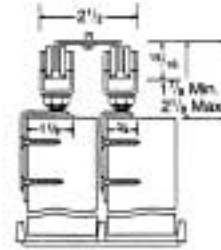

## Kit Series 72-XXX for Bi-Passing doors from 3/4" to 1 3/4" Thick

- Holds up to 100 lb doors
- Track: Double I beam, Aluminum
- Carrier: 4 nylon wheels
- All components should be ordered separately.

Track Length	Item	Price each		
		1-9	10-19	20+
4'	7003-4'	\$19.94	\$15.34	Call
5'	7003-5'	24.93	19.18	Call
6'	7003-6'	29.92	23.02	Call
8'	7003-8'	39.87	30.68	Call
10'	7003-10'	49.85	38.36	Call
12'	7003-12'	59.83	46.04	Call

Description	Item	Price each		
		1-9	10-19	20+
Carrier & Bolt	7000	\$4.78	\$4.05	Call
Apron	7138	2.51	2.07	Call
Apron	7304	2.16	1.82	Call
Floor Glide	118	3.25	2.66	Call
Top Plate	7222	4.24	3.71	Call
Stop	7014	7.41	6.11	Call