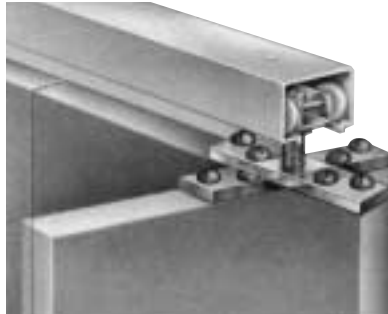

- Check out *Door & Window Accessories*
- Check out *Door Hinges & Pivots*

1600 Medium duty Bi-Fold for 50 lb. Doors

- **Door Thickness:** 1" to 1 7/8"
- **Mounting:** Top
- **Adjustment:** 3/4" vertical
- **Headroom:** 1 5/8" min. 2 3/8" max.
- **Track:** Single, aluminum
- **Carrier:** 4 nylon wheels

Note: Order swivel carrier, jamb pivot set, and track separately. Hinges not included.

1656 Swivel Carrier

1625 Jamb Pivot set includes:

- 1 ea. Adjustable track bushing
- 1 ea. Top pivot
- 2 ea. Threaded bushing
- 1 ea. Bottom pivot
- 1 ea. Jamb bracket
- Wrench & screws

Door Layout

# of Doors	J=Jamb C=Carrier	Hardware needed*
2	J C	(1) 1625 Jamb pivot set (1) 1656 Swivel carrier
4	J C C J	(2) 1625 Jamb pivot set (2) 1656 Swivel carrier
4	J C C C	(1) 1625 Jamb pivot set (2) 1656 Swivel carrier
8	J C C C C C J	(2) 1625 Jamb pivot set (4) 1656 Swivel carrier
8	J C C C C C C J	(2) 1625 Jamb pivot set (4) 1656 Swivel carrier

* Add track, hinges, and optional floor guide track

Description	Item	Price each		
		1-4	5-9	10+
Swivel Carrier	1656	$14.48	$13.03	$11.58
Jamb Pivot	1625	14.40	12.96	11.52
4' Track	160504	10.64	9.57	8.51
5' Track	160505	12.54	11.28	10.03
6' Track	160506	14.72	13.24	11.77
8' Track	160508	19.64	17.67	15.71
10' Track	160510	24.54	22.08	19.63
12' Track	160512	32.00	26.49	23.55