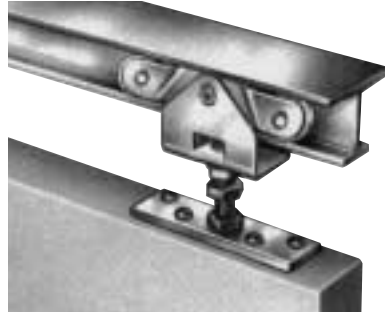

# of Doors	J=Jamb C=Carrier	Hardware needed*
2	J C	(1) 1625 Jamb pivot set (1) 1656 Swivel carrier
4	J C C J	(2) 1625 Jamb pivot set (2) 1656 Swivel carrier
4	J C C C	(1) 1625 Jamb pivot set (2) 1656 Swivel carrier
8	J C C C C C J	(2) 1625 Jamb pivot set (4) 1656 Swivel carrier
8	J C C C C C C J	(2) 1625 Jamb pivot set (4) 1656 Swivel carrier

* Add track, hinges, and optional floor guide track

Description	Item	Price each		
		1-4	5-9	10+
Swivel Carrier	1656	\$14.48	\$13.03	\$11.58
Jamb Pivot	1625	14.40	12.96	11.52
4' Track	160504	10.64	9.57	8.51
5' Track	160505	12.54	11.28	10.03
6' Track	160506	14.72	13.24	11.77
8' Track	160508	19.64	17.67	15.71
10' Track	160510	24.54	22.08	19.63
12' Track	160512	32.00	26.49	23.55

Note: Order hardware sets, track and **additional** carrier sets separately. Hinges not included.

1260 Hardware set includes 1 ea.:

- Top pivot clamp
- Top pivot post
- Door bottom pivot pin plate
- Floor pivot bolt
- Floor pivot plate