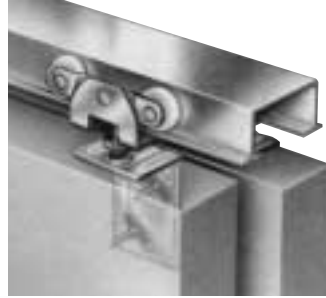

Kit Series 72-XXX for Bi-Passing doors from 3/4" to 1 3/4" Thick

- Holds up to 100 lb doors
- Track: Double I beam, Aluminum
- Carrier: 4 nylon wheels
- All components should be ordered separately.

Track Length	Item	Price each		
		1-9	10-19	20+
4'	7003-4'	\$19.94	\$15.34	Call
5'	7003-5'	24.93	19.18	Call
6'	7003-6'	29.92	23.02	Call
8'	7003-8'	39.87	30.68	Call
10'	7003-10'	49.85	38.36	Call
12'	7003-12'	59.83	46.04	Call