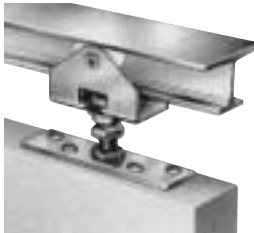

71-222 Single Pocket for minimum 3/4" thick door

- Holds up to 100 lb doors
- Mounting: Top, adjustable
- Adjustment: 3/4" vertical
- Headroom: 2 1/8" min. 2 7/8" max.
- Track: Single alum. I beam
- Carrier: 4 nylon wheels

100 lbs.

7000

7222

110

Hardware Needed:
2 ea. 7000
2 ea. 7222
1 pr. 110
1 ea. 7001

Description	Item	Price each		
		1-19	20-49	50+
Carrier & Bolt	7000	$4.05	$3.31	$3.13
Top Plate	7222	3.41	2.79	2.63
Floor Glide	110	.85	.63	.56

Track Length	Item	Price each		
		1-4	5-9	10+
4'	700104	$11.64	$10.47	$9.31
5'	700105	14.04	12.63	11.23
6'	700106	16.88	15.19	13.50
8'	700108	22.50	20.25	18.00
10'	700110	28.12	25.30	22.49
12'	700112	33.74	30.36	26.99
Optional Stop	7014	$4.22	$4.08	$3.92

1210 Single Pocket for minimum 1" thick door

- Holds up to 175 lb doors
- Mounting: Top, adjustable
- Adjustment: 1/2" vertical, 3/16" horizontal
- Headroom: 3 1/4" min. 3 3/4" max.
- Track: Single alum. I beam
- Carrier: 2 nylon wheels

175 lbs.

1202

7015

Hardware Needed:
2 ea. 1202
1 ea. 7015
1 ea. 1201

Description	Item	Price each		
		1-19	19-49	50+
Carrier & Bolt	1202	$16.25	$13.30	$12.56
Floor Glide	7015	3.56	2.91	2.75

Track Length	Item	Price each		
		1-4	5-9	10+
4'	120104	$17.40	$15.66	$13.92
5'	120105	21.74	19.56	17.39
6'	120106	26.08	23.47	20.86
8'	120108	34.80	31.32	27.84
10'	120110	43.50	39.15	34.80
12'	120112	52.20	46.98	41.76
Optional Stop	1212	$13.62	$11.14	$10.52

1230 Single Pocket for minimum 1" thick door

- Holds up to 275 lb doors
- Mounting: Top, adjustable
- Adjustment: 1/2" vertical, 3/16" horizontal
- Headroom: 3 1/4" min. 3 3/4" max.
- Track: Single alum. I beam
- Carrier: 4 nylon wheels

275 lbs.

1205

7105

Hardware Needed:
2 ea. 1205
1 ea. 7015
1 ea. 1201