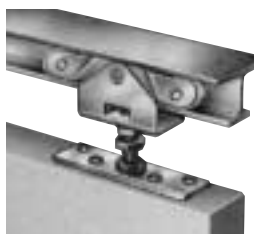

71-222 Single Pocket for minimum 3/4" thick door

- Holds up to 100 lb doors
- Mounting: Top, adjustable
- Adjustment: 3/4" vertical
- Headroom: 2 1/8" min. 2 7/8" max.
- Track: Single alum. I beam
- Carrier: 4 nylon wheels

100 lbs.

7000

7222

110

Hardware Needed:
2 ea. 7000
2 ea. 7222
1 pr. 110
1 ea. 7001

Description	Item	Price each		
		1-19	20-49	50+
Carrier & Bolt	7000	$4.05	$3.31	$3.13
Top Plate	7222	3.41	2.79	2.63
Floor Glide	110	.85	.63	.56

Track Length	Item	Price each		
		1-4	5-9	10+
4'	700104	$11.64	$10.47	$9.31
5'	700105	14.04	12.63	11.23
6'	700106	16.88	15.19	13.50
8'	700108	22.50	20.25	18.00
10'	700110	28.12	25.30	22.49
12'	700112	33.74	30.36	26.99
Optional Stop	7014	$4.22	$4.08	$3.92

1210 Single Pocket for minimum 1" thick door

- Holds up to 175 lb doors
- Mounting: Top, adjustable
- Adjustment: 1/2" vertical, 3/16" horizontal
- Headroom: 3 1/4" min. 3 3/4" max.
- Track: Single alum. I beam
- Carrier: 2 nylon wheels

175 lbs.

1202

7015

Hardware Needed:
2 ea. 1202
1 ea. 7015
1 ea. 1201

Description	Item	Price each		
		1-19	19-49	50+
Carrier & Bolt	1202	$16.25	$13.30	$12.56
Floor Glide	7015	3.56	2.91	2.75

Track Length	Item	Price each		
		1-4	5-9	10+
4'	120104	$17.40	$15.66	$13.92
5'	120105	21.74	19.56	17.39
6'	120106	26.08	23.47	20.86
8'	120108	34.80	31.32	27.84
10'	120110	43.50	39.15	34.80
12'	120112	52.20	46.98	41.76
Optional Stop	1212	$13.62	$11.14	$10.52

1230 Single Pocket for minimum 1" thick door

- Holds up to 275 lb doors
- Mounting: Top, adjustable
- Adjustment: 1/2" vertical, 3/16" horizontal
- Headroom: 3 1/4" min. 3 3/4" max.
- Track: Single alum. I beam
- Carrier: 4 nylon wheels

275 lbs.

1205

7105

Hardware Needed:
2 ea. 1205
1 ea. 7015
1 ea. 1201