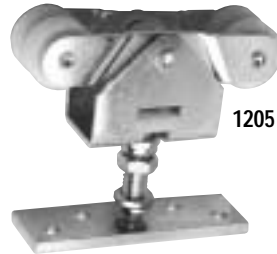

1260 Heavy Duty Bi-Fold for 125 lb. Doors

- **Door Thickness:** 1" to 1 1/8"
- **Mounting:** Top Mount
- **Adjustment:** 0 to 1 1/2" vertical
- **Headroom:** 3 1/4" min. 3 3/4" max.
- **Finished opening:** Min. of panel height plus 4 1/2" (allows no adjustment)
- **Track:** Single alum. I beam
- **Carrier:** 4 nylon wheels

Note: Order hardware sets, track and **additional** carrier sets separately. Hinges not included.

1260 Hardware set includes 1 ea.:

- Top pivot clamp
- Top pivot post
- Door bottom pivot pin plate
- Floor pivot bolt
- Floor pivot plate

1205 Carrier set (carrier housing pendant bolt, and top plate.)

Description	Item	Price each		
		1-4	5-9	10+
Hardware set	1260	$44.06	$39.65	$35.24
Carrier Set	1205	17.20	14.08	13.29
4' Track	120104	17.40	15.66	13.92
5' Track	120105	21.74	19.56	17.39
6' Track	120106	26.08	23.47	20.86
8' Track	120108	34.80	31.32	27.84
10' Track	120110	43.50	39.15	34.80
12' Track	120112	52.20	46.98	41.76

Optional

Roller Guide Adj.	1221	$6.10	$5.49	$4.88
Roll Guide non-adj.	1211	1.42	1.27	1.13
Guide Channel				
12 ft.	122212	23.56	21.20	18.84

Door Layout

# of Doors	J=Jamb C=Carrier	Hardware needed*
2	J C	(1) 1260 hardware set
4	J C C J	(2) 1260 hardware sets
4	J C C	(1) 1260 hardware set (1) 1205 carrier set
8	J C C C C J	(2) 1260 hardware set (2) 1205 carrier sets

* Add track, hinges, and optional floor guide track

Center Hinge for Folding Doors

Mounting: #6 F.H. x 5/8" (not included)

Material: Zinc Alloy

Finish: Bronze

Item	Price each		
	1-4	5-9	10+
CH-75/GB	$9.95	$8.30	$7.15