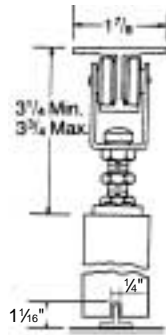

71-222 Single Pocket for minimum 3/4" thick door

- Holds up to 100 lb doors
- Mounting: Top, adjustable
- Adjustment: 3/4" vertical
- Headroom: 2 1/8" min. 2 7/8" max.
- Track: Single alum. I beam
- Carrier: 4 nylon wheels

100 lbs.

7000

7222

110

Hardware Needed:
2 ea. 7000
2 ea. 7222
1 pr. 110
1 ea. 7001

Description	Item	Price each		
		1-19	20-49	50+
Carrier & Bolt	7000	$4.05	$3.31	$3.13
Top Plate	7222	3.41	2.79	2.63
Floor Glide	110	.85	.63	.56

Track Length	Item	Price each		
		1-4	5-9	10+
4'	700104	$11.64	$10.47	$9.31
5'	700105	14.04	12.63	11.23
6'	700106	16.88	15.19	13.50
8'	700108	22.50	20.25	18.00
10'	700110	28.12	25.30	22.49
12'	700112	33.74	30.36	26.99
Optional Stop 7014		$4.22	$4.08	$3.92

1210 Single Pocket for minimum 1" thick door

- Holds up to 175 lb doors
- Mounting: Top, adjustable
- Adjustment: 1/2" vertical, 3/16" horizontal
- Headroom: 3 1/4" min. 3 3/4" max.
- Track: Single alum. I beam
- Carrier: 2 nylon wheels

175 lbs.

1202

7015

Hardware Needed:
2 ea. 1202
1 ea. 7015
1 ea. 1201

Description	Item	Price each		
		1-19	19-49	50+
Carrier & Bolt	1202	$16.25	$13.30	$12.56
Floor Glide	7015	3.56	2.91	2.75

Track Length	Item	Price each		
		1-4	5-9	10+
4'	120104	$17.40	$15.66	$13.92
5'	120105	21.74	19.56	17.39
6'	120106	26.08	23.47	20.86
8'	120108	34.80	31.32	27.84
10'	120110	43.50	39.15	34.80
12'	120112	52.20	46.98	41.76
Optional Stop 1212		$13.62	$11.14	$10.52

1230 Single Pocket for minimum 1" thick door

- Holds up to 275 lb doors
- Mounting: Top, adjustable
- Adjustment: 1/2" vertical, 3/16" horizontal
- Headroom: 3 1/4" min. 3 3/4" max.
- Track: Single alum. I beam
- Carrier: 4 nylon wheels

275 lbs.

1205

7105

Hardware Needed:
2 ea. 1205
1 ea. 7015
1 ea. 1201