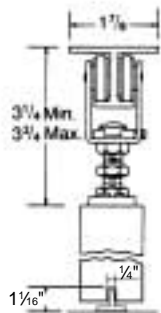

71-222 Single Pocket for minimum 3/4" thick door

- Holds up to 100 lb doors
- Mounting: Top, adjustable
- Adjustment: 3/4" vertical
- Headroom: 2 1/8" min. 2 7/8" max.
- Track: Single alum. I beam
- Carrier: 4 nylon wheels

100 lbs.

7000

7222

110

Hardware Needed:
2 ea. 7000
2 ea. 7222
1 pr. 110
1 ea. 7001

Description	Item	Price each		
		1-19	20-49	50+
Carrier & Bolt	7000	$4.05	$3.31	$3.13
Top Plate	7222	3.41	2.79	2.63
Floor Glide	110	.85	.63	.56

Track Length	Item	Price each		
		1-4	5-9	10+
4'	700104	$11.64	$10.47	$9.31
5'	700105	14.04	12.63	11.23
6'	700106	16.88	15.19	13.50
8'	700108	22.50	20.25	18.00
10'	700110	28.12	25.30	22.49
12'	700112	33.74	30.36	26.99
Optional Stop	7014	$4.22	$4.08	$3.92

1210 Single Pocket for minimum 1" thick door

- Holds up to 175 lb doors
- Mounting: Top, adjustable
- Adjustment: 1/2" vertical, 3/16" horizontal
- Headroom: 3 1/4" min. 3 3/4" max.
- Track: Single alum. I beam
- Carrier: 2 nylon wheels

175 lbs.

1202

7015

Hardware Needed:
2 ea. 1202
1 ea. 7015
1 ea. 1201

Description	Item	Price each		
		1-19	19-49	50+
Carrier & Bolt	1202	$16.25	$13.30	$12.56
Floor Glide	7015	3.56	2.91	2.75

Track Length	Item	Price each		
		1-4	5-9	10+
4'	120104	$17.40	$15.66	$13.92
5'	120105	21.74	19.56	17.39
6'	120106	26.08	23.47	20.86
8'	120108	34.80	31.32	27.84
10'	120110	43.50	39.15	34.80
12'	120112	52.20	46.98	41.76
Optional Stop	1212	$13.62	$11.14	$10.52

1230 Single Pocket for minimum 1" thick door

- Holds up to 275 lb doors
- Mounting: Top, adjustable
- Adjustment: 1/2" vertical, 3/16" horizontal
- Headroom: 3 1/4" min. 3 3/4" max.
- Track: Single alum. I beam
- Carrier: 4 nylon wheels

275 lbs.

1205

7105

Hardware Needed:
2 ea. 1205
1 ea. 7015
1 ea. 1201