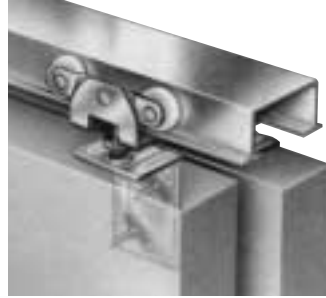

## Kit Series 72-XXX for Bi-Passing doors from 3/4" to 1 3/4" Thick

- Holds up to 100 lb doors
- Track: Double I beam, Aluminum
- Carrier: 4 nylon wheels
- All components should be ordered separately.

Track Length	Item	Price each		
		1-9	10-19	20+
4'	7003-4'	\$19.94	\$15.34	Call
5'	7003-5'	24.93	19.18	Call
6'	7003-6'	29.92	23.02	Call
8'	7003-8'	39.87	30.68	Call
10'	7003-10'	49.85	38.36	Call
12'	7003-12'	59.83	46.04	Call