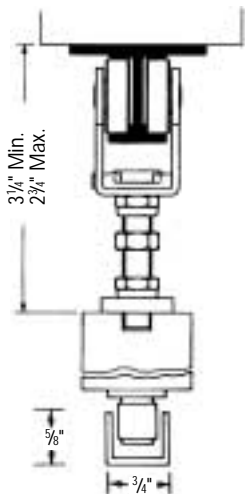

Description	Item	Price each		
		1-4	5-9	10+
Hardware set	1260	$44.06	$39.65	$35.24
Carrier Set	1205	17.20	14.08	13.29
4' Track	120104	17.40	15.66	13.92
5' Track	120105	21.74	19.56	17.39
6' Track	120106	26.08	23.47	20.86
8' Track	120108	34.80	31.32	27.84
10' Track	120110	43.50	39.15	34.80
12' Track	120112	52.20	46.98	41.76

Optional

Roller Guide Adj.	1221	$6.10	$5.49	$4.88
Roll Guide non-adj.	1211	1.42	1.27	1.13
Guide Channel				
12 ft.	122212	23.56	21.20	18.84

Center Hinge for Folding Doors

Mounting: #6 F.H. x 5/8" (not included)

Material: Zinc Alloy

Finish: Bronze

Item	Price each		
	1-4	5-9	10+
CH-75/GB	$9.95	$8.30	$7.15