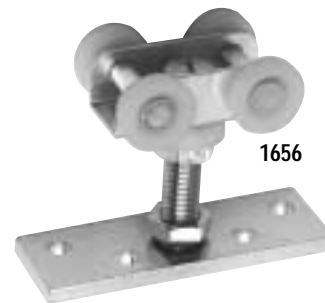

- Check out *Door & Window Accessories*
- Check out *Door Hinges & Pivots*

1600 Medium duty Bi-Fold for 50 lb. Doors

- **Door Thickness:** 1" to 1 7/8"
- **Mounting:** Top
- **Adjustment:** 3/4" vertical
- **Headroom:** 1 5/8" min. 2 3/8" max.
- **Track:** Single, aluminum
- **Carrier:** 4 nylon wheels

Note: Order swivel carrier, jamb pivot set, and track separately. Hinges not included.

1656 Swivel Carrier

1625 Jamb Pivot set includes:

- 1 ea. Adjustable track bushing
- 1 ea. Top pivot
- 2 ea. Threaded bushing
- 1 ea. Bottom pivot
- 1 ea. Jamb bracket
- Wrench & screws

Door Layout

# of Doors	J=Jamb C=Carrier	Hardware needed*
2	J C	(1) 1625 Jamb pivot set (1) 1656 Swivel carrier
4	J C C J	(2) 1625 Jamb pivot set (2) 1656 Swivel carrier
4	J C C C	(1) 1625 Jamb pivot set (2) 1656 Swivel carrier
8	J C C C C C J	(2) 1625 Jamb pivot set (4) 1656 Swivel carrier
8	J C C C C C C J	(2) 1625 Jamb pivot set (4) 1656 Swivel carrier

* Add track, hinges, and optional floor guide track

Description	Item	Price each		
		1-4	5-9	10+
Swivel Carrier	1656	$14.48	$13.03	$11.58
Jamb Pivot	1625	14.40	12.96	11.52
4' Track	160504	10.64	9.57	8.51
5' Track	160505	12.54	11.28	10.03
6' Track	160506	14.72	13.24	11.77
8' Track	160508	19.64	17.67	15.71
10' Track	160510	24.54	22.08	19.63
12' Track	160512	32.00	26.49	23.55