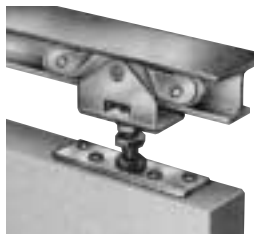

71-222 Single Pocket for minimum 3/4" thick door

- Holds up to 100 lb doors
- Mounting: Top, adjustable
- Adjustment: 3/4" vertical
- Headroom: 2 1/8" min. 2 7/8" max.
- Track: Single alum. I beam
- Carrier: 4 nylon wheels

100 lbs.

7000

7222

110

Hardware Needed:
2 ea. 7000
2 ea. 7222
1 pr. 110
1 ea. 7001

Description	Item	Price each		
		1-19	20-49	50+
Carrier & Bolt	7000	$4.05	$3.31	$3.13
Top Plate	7222	3.41	2.79	2.63
Floor Glide	110	.85	.63	.56

Track Length	Item	Price each		
		1-4	5-9	10+
4'	700104	$11.64	$10.47	$9.31
5'	700105	14.04	12.63	11.23
6'	700106	16.88	15.19	13.50
8'	700108	22.50	20.25	18.00
10'	700110	28.12	25.30	22.49
12'	700112	33.74	30.36	26.99
Optional Stop 7014		$4.22	$4.08	$3.92

1210 Single Pocket for minimum 1" thick door

- Holds up to 175 lb doors
- Mounting: Top, adjustable
- Adjustment: 1/2" vertical, 3/16" horizontal
- Headroom: 3 1/4" min. 3 3/4" max.
- Track: Single alum. I beam
- Carrier: 2 nylon wheels

175 lbs.

1202

7015

Hardware Needed:
2 ea. 1202
1 ea. 7015
1 ea. 1201

Description	Item	Price each		
		1-19	19-49	50+
Carrier & Bolt	1202	$16.25	$13.30	$12.56
Floor Glide	7015	3.56	2.91	2.75

Track Length	Item	Price each		
		1-4	5-9	10+
4'	120104	$17.40	$15.66	$13.92
5'	120105	21.74	19.56	17.39
6'	120106	26.08	23.47	20.86
8'	120108	34.80	31.32	27.84
10'	120110	43.50	39.15	34.80
12'	120112	52.20	46.98	41.76
Optional Stop 1212		$13.62	$11.14	$10.52

1230 Single Pocket for minimum 1" thick door

- Holds up to 275 lb doors
- Mounting: Top, adjustable
- Adjustment: 1/2" vertical, 3/16" horizontal
- Headroom: 3 1/4" min. 3 3/4" max.
- Track: Single alum. I beam
- Carrier: 4 nylon wheels

275 lbs.

1205

7105

Hardware Needed:
2 ea. 1205
1 ea. 7015
1 ea. 1201