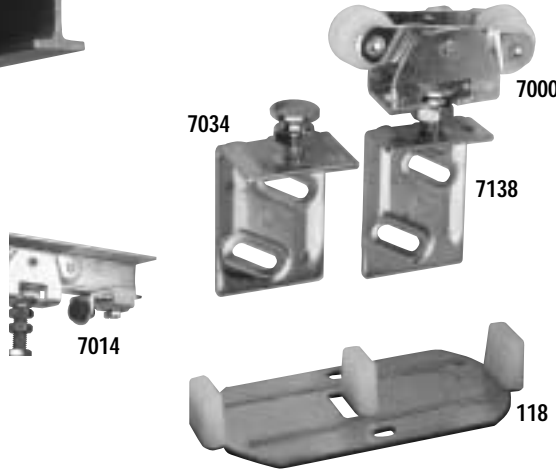

## Kit Series 72-XXX for Bi-Passing doors from 3/4" to 1 3/4" Thick

- Holds up to 100 lb doors
- Track: Double I beam, Aluminum
- Carrier: 4 nylon wheels
- All components should be ordered separately.

Track Length	Item	Price each		
		1-9	10-19	20+
4'	7003-4'	\$19.94	\$15.34	Call
5'	7003-5'	24.93	19.18	Call
6'	7003-6'	29.92	23.02	Call
8'	7003-8'	39.87	30.68	Call
10'	7003-10'	49.85	38.36	Call
12'	7003-12'	59.83	46.04	Call

Description	Item	Price each		
		1-9	10-19	20+
Carrier & Bolt	7000	\$4.78	\$4.05	Call
Apron	7138	2.51	2.07	Call
Apron	7304	2.16	1.82	Call
Floor Glide	118	3.25	2.66	Call
Top Plate	7222	4.24	3.71	Call
Stop	7014	7.41	6.11	Call