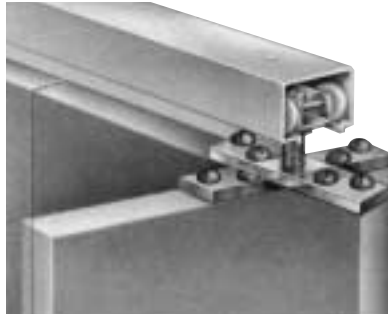

Track Length	Item	Price each		
		1-4	5-9	10+
4'	120104	\$17.40	\$15.66	\$13.92
5'	120105	21.74	19.56	17.39
6'	120106	26.08	23.47	20.86
8'	120108	34.80	31.32	27.84
10'	120110	43.50	39.15	34.80
12'	120112	52.20	46.98	41.76
Optional Stop	1213	\$17.96	\$17.15	\$16.24

Note: Order swivel carrier, jamb pivot set, and track separately. Hinges not included.

1656 Swivel Carrier

1625 Jamb Pivot set includes:

- 1 ea. Adjustable track bushing
- 1 ea. Top pivot
- 2 ea. Threaded bushing
- 1 ea. Bottom pivot
- 1 ea. Jamb bracket
- Wrench & screws