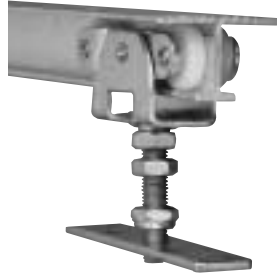

71-222 Single Pocket for minimum 3/4" thick door

- Holds up to 100 lb doors
- Mounting: Top, adjustable
- Adjustment: 3/4" vertical
- Headroom: 2 1/8" min. 2 7/8" max.
- Track: Single alum. I beam
- Carrier: 4 nylon wheels

100 lbs.

7000

7222

110