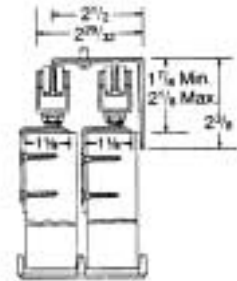

73-138 Bi-Passing for 1 3/8" thick doors with Fascia

- Holds up to 100 lb doors
- Mounting: Side
- Adjustment: 1/4" vertical
- Headroom: 1 7/8" min. 2 1/8" max.
- Track: Double I beam, Aluminum
- Carrier: 4 nylon wheels