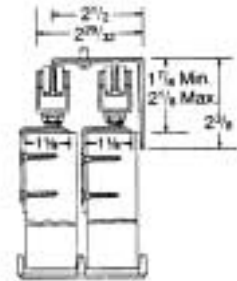

## 73-138 Bi-Passing for 1 3/8" thick doors with Fascia

- Holds up to 100 lb doors
- Mounting: Side
- Adjustment: 1/4" vertical
- Headroom: 1 7/8" min. 2 1/8" max.
- Track: Double I beam, Aluminum
- Carrier: 4 nylon wheels