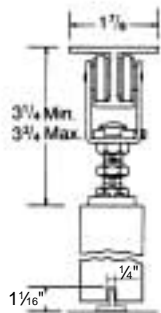

71-222 Single Pocket for minimum 3/4" thick door

- Holds up to 100 lb doors
- Mounting: Top, adjustable
- Adjustment: 3/4" vertical
- Headroom: 2 1/8" min. 2 7/8" max.
- Track: Single alum. I beam
- Carrier: 4 nylon wheels

100 lbs.

7000

7222

110

Hardware Needed:
2 ea. 7000
2 ea. 7222
1 pr. 110
1 ea. 7001

Description	Item	Price each		
		1-19	20-49	50+
Carrier & Bolt	7000	$4.05	$3.31	$3.13
Top Plate	7222	3.41	2.79	2.63
Floor Glide	110	.85	.63	.56

Track Length	Item	Price each		
		1-4	5-9	10+
4'	700104	$11.64	$10.47	$9.31
5'	700105	14.04	12.63	11.23
6'	700106	16.88	15.19	13.50
8'	700108	22.50	20.25	18.00
10'	700110	28.12	25.30	22.49
12'	700112	33.74	30.36	26.99
Optional Stop 7014		$4.22	$4.08	$3.92

1210 Single Pocket for minimum 1" thick door

- Holds up to 175 lb doors
- Mounting: Top, adjustable
- Adjustment: 1/2" vertical, 3/16" horizontal
- Headroom: 3 1/4" min. 3 3/4" max.
- Track: Single alum. I beam
- Carrier: 2 nylon wheels

175 lbs.

1202

7015

Hardware Needed:
2 ea. 1202
1 ea. 7015
1 ea. 1201

Description	Item	Price each		
		1-19	19-49	50+
Carrier & Bolt	1202	$16.25	$13.30	$12.56
Floor Glide	7015	3.56	2.91	2.75

Track Length	Item	Price each		
		1-4	5-9	10+
4'	120104	$17.40	$15.66	$13.92
5'	120105	21.74	19.56	17.39
6'	120106	26.08	23.47	20.86
8'	120108	34.80	31.32	27.84
10'	120110	43.50	39.15	34.80
12'	120112	52.20	46.98	41.76
Optional Stop 1212		$13.62	$11.14	$10.52

1230 Single Pocket for minimum 1" thick door

- Holds up to 275 lb doors
- Mounting: Top, adjustable
- Adjustment: 1/2" vertical, 3/16" horizontal
- Headroom: 3 1/4" min. 3 3/4" max.
- Track: Single alum. I beam
- Carrier: 4 nylon wheels

275 lbs.

1205

7105

Hardware Needed:
2 ea. 1205
1 ea. 7015
1 ea. 1201