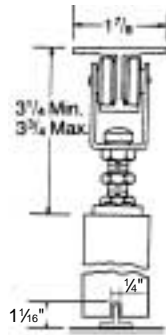

71-222 Single Pocket for minimum 3/4" thick door

- Holds up to 100 lb doors
- Mounting: Top, adjustable
- Adjustment: 3/4" vertical
- Headroom: 2 1/8" min. 2 7/8" max.
- Track: Single alum. I beam
- Carrier: 4 nylon wheels

100 lbs.

7000

7222

110

Hardware Needed:
2 ea. 7000
2 ea. 7222
1 pr. 110
1 ea. 7001

Description	Item	Price each		
		1-19	20-49	50+
Carrier & Bolt	7000	$4.05	$3.31	$3.13
Top Plate	7222	3.41	2.79	2.63
Floor Glide	110	.85	.63	.56

Track Length	Item	Price each		
		1-4	5-9	10+
4'	700104	$11.64	$10.47	$9.31
5'	700105	14.04	12.63	11.23
6'	700106	16.88	15.19	13.50
8'	700108	22.50	20.25	18.00
10'	700110	28.12	25.30	22.49
12'	700112	33.74	30.36	26.99
Optional Stop	7014	$4.22	$4.08	$3.92

1210 Single Pocket for minimum 1" thick door

- Holds up to 175 lb doors
- Mounting: Top, adjustable
- Adjustment: 1/2" vertical, 3/16" horizontal
- Headroom: 3 1/4" min. 3 3/4" max.
- Track: Single alum. I beam
- Carrier: 2 nylon wheels

175 lbs.

1202

7015

Hardware Needed:
2 ea. 1202
1 ea. 7015
1 ea. 1201

Description	Item	Price each		
		1-19	19-49	50+
Carrier & Bolt	1202	$16.25	$13.30	$12.56
Floor Glide	7015	3.56	2.91	2.75

Track Length	Item	Price each		
		1-4	5-9	10+
4'	120104	$17.40	$15.66	$13.92
5'	120105	21.74	19.56	17.39
6'	120106	26.08	23.47	20.86
8'	120108	34.80	31.32	27.84
10'	120110	43.50	39.15	34.80
12'	120112	52.20	46.98	41.76
Optional Stop	1212	$13.62	$11.14	$10.52

1230 Single Pocket for minimum 1" thick door

- Holds up to 275 lb doors
- Mounting: Top, adjustable
- Adjustment: 1/2" vertical, 3/16" horizontal
- Headroom: 3 1/4" min. 3 3/4" max.
- Track: Single alum. I beam
- Carrier: 4 nylon wheels

275 lbs.

1205

7105

Hardware Needed:
2 ea. 1205
1 ea. 7015
1 ea. 1201