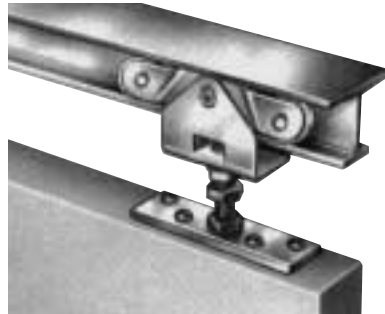

1260 Heavy Duty Bi-Fold for 125 lb. Doors

- Door Thickness: 1" to 1 1/8"
- Mounting: Top Mount
- Adjustment: 0 to 1 1/2" vertical
- Headroom: 3 1/4" min. 3 3/4" max.
- Finished opening: Min. of panel height plus 4 1/2" (allows no adjustment)
- Track: Single alum. I beam
- Carrier: 4 nylon wheels

Note: Order hardware sets, track and **additional** carrier sets separately. Hinges not included.

1260 Hardware set includes 1 ea.:

- Top pivot clamp
- Top pivot post
- Door bottom pivot pin plate
- Floor pivot bolt
- Floor pivot plate

1205 Carrier set (carrier housing pendant bolt, and top plate.)

Door Layout

# of Doors	J=Jamb C=Carrier	Hardware needed*
2	J C	(1) 1260 hardware set
4	J C C J	(2) 1260 hardware sets
4	J C C	(1) 1260 hardware set (1) 1205 carrier set
8	J C C C C C J	(2) 1260 hardware set (2) 1205 carrier sets

* Add track, hinges, and optional floor guide track