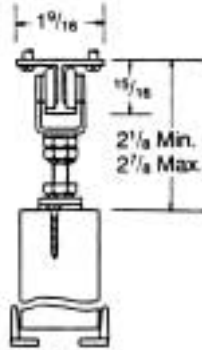

71-222 Single Pocket for minimum 3/4" thick door

- Holds up to 100 lb doors
- Mounting: Top, adjustable
- Adjustment: 3/4" vertical
- Headroom: 2 1/8" min. 2 7/8" max.
- Track: Single alum. I beam
- Carrier: 4 nylon wheels

100 lbs.

7000

7222

110