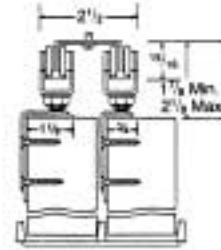

Kit Series 72-XXX for Bi-Passing doors from 3/4" to 1 3/4" Thick

- Holds up to 100 lb doors
- Track: Double I beam, Aluminum
- Carrier: 4 nylon wheels
- All components should be ordered separately.

Track Length	Item	Price each		
		1-9	10-19	20+
4'	7003-4'	\$19.94	\$15.34	Call
5'	7003-5'	24.93	19.18	Call
6'	7003-6'	29.92	23.02	Call
8'	7003-8'	39.87	30.68	Call
10'	7003-10'	49.85	38.36	Call
12'	7003-12'	59.83	46.04	Call

Description	Item	Price each		
		1-9	10-19	20+
Carrier & Bolt	7000	\$4.78	\$4.05	Call
Apron	7138	2.51	2.07	Call
Apron	7304	2.16	1.82	Call
Floor Glide	118	3.25	2.66	Call
Top Plate	7222	4.24	3.71	Call
Stop	7014	7.41	6.11	Call