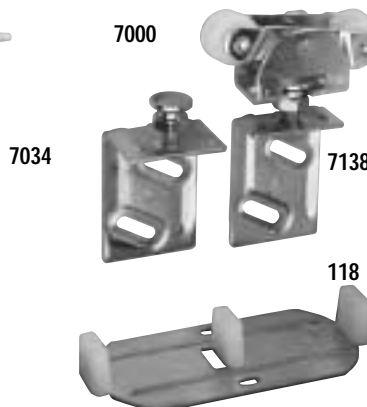

Hardware needed:

- 4 ea. **7000** Carrier & Bolt
- 2 ea. **7034** Apron
- 2 ea. **7138** Apron
- 1 ea. **118** Floor Glide
- 1 ea. **7007** Track

Description	Item	Price each		
		1-19	20-49	50+
Carrier & Bolt	7000	$4.05	$3.31	$3.13
Apron	7034	1.82	1.49	1.41
Apron	7138	2.07	1.69	1.60
Floor Glide	118	2.61	2.14	2.02

Track Length	Item	Price each		
		1-4	5-9	10+
4'	700704	$32.28	$29.05	$25.82
5'	700705	39.66	35.69	31.72
6'	700706	47.00	42.30	37.60
8'	700708	61.70	55.53	49.36
10'	700710	76.34	68.70	61.07
12'	700712	90.98	81.88	72.78