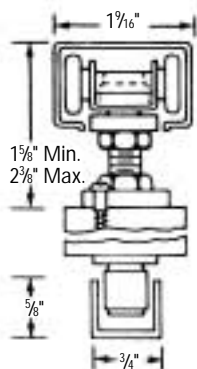

- Check out *Door & Window Accessories*
- Check out *Door Hinges & Pivots*

1600 Medium duty Bi-Fold for 50 lb. Doors

- **Door Thickness:** 1" to 1 7/8"
- **Mounting:** Top
- **Adjustment:** 3/4" vertical
- **Headroom:** 1 5/8" min. 2 3/8" max.
- **Track:** Single, aluminum
- **Carrier:** 4 nylon wheels

Note: Order swivel carrier, jamb pivot set, and track separately. Hinges not included.

1656 Swivel Carrier

1625 Jamb Pivot set includes:

- 1 ea. Adjustable track bushing
- 1 ea. Top pivot
- 2 ea. Threaded bushing
- 1 ea. Bottom pivot
- 1 ea. Jamb bracket
- Wrench & screws

Door Layout

# of Doors	J=Jamb C=Carrier	Hardware needed*
2	J C	(1) 1625 Jamb pivot set (1) 1656 Swivel carrier
4	J C C J	(2) 1625 Jamb pivot set (2) 1656 Swivel carrier
4	J C C C	(1) 1625 Jamb pivot set (2) 1656 Swivel carrier
8	J C C C C C J	(2) 1625 Jamb pivot set (4) 1656 Swivel carrier
8	J C C C C C C J	(2) 1625 Jamb pivot set (4) 1656 Swivel carrier

* Add track, hinges, and optional floor guide track

Description	Item	Price each		
		1-4	5-9	10+
Swivel Carrier	1656	$14.48	$13.03	$11.58
Jamb Pivot	1625	14.40	12.96	11.52
4' Track	160504	10.64	9.57	8.51
5' Track	160505	12.54	11.28	10.03
6' Track	160506	14.72	13.24	11.77
8' Track	160508	19.64	17.67	15.71
10' Track	160510	24.54	22.08	19.63
12' Track	160512	32.00	26.49	23.55