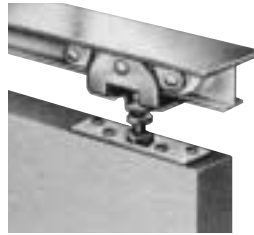

71-222 Single Pocket for minimum 3/4" thick door

- Holds up to 100 lb doors
- Mounting: Top, adjustable
- Adjustment: 3/4" vertical
- Headroom: 2 1/8" min. 2 7/8" max.
- Track: Single alum. I beam
- Carrier: 4 nylon wheels

100 lbs.

7000

7222

110