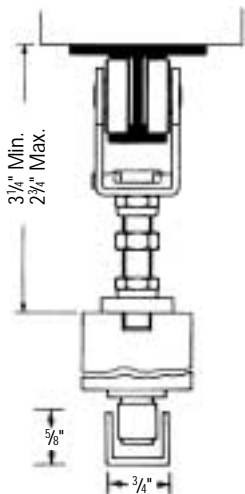

Center Hinge for Folding Doors

Mounting: #6 F.H. x 5/8" (not included)

Material: Zinc Alloy

Finish: Bronze

Item	Price each		
	1-4	5-9	10+
CH-75/GB	$9.95	$8.30	$7.15