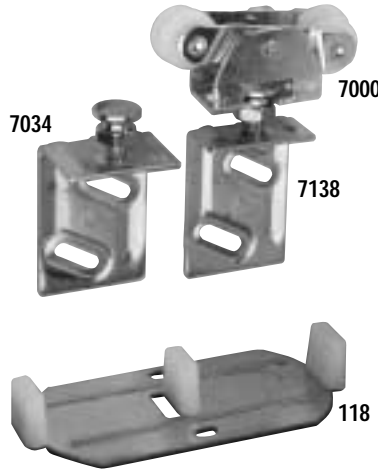

Kit Series 72-XXX for Bi-Passing doors from 3/4" to 1 3/4" Thick

- Holds up to 100 lb doors
- Track: Double I beam, Aluminum
- Carrier: 4 nylon wheels
- All components should be ordered separately.

Track Length	Item	Price each		
		1-9	10-19	20+
4'	7003-4'	\$19.94	\$15.34	Call
5'	7003-5'	24.93	19.18	Call
6'	7003-6'	29.92	23.02	Call
8'	7003-8'	39.87	30.68	Call
10'	7003-10'	49.85	38.36	Call
12'	7003-12'	59.83	46.04	Call

Description	Item	Price each		
		1-9	10-19	20+
Carrier & Bolt	7000	\$4.78	\$4.05	Call
Apron	7138	2.51	2.07	Call
Apron	7304	2.16	1.82	Call
Floor Glide	118	3.25	2.66	Call
Top Plate	7222	4.24	3.71	Call
Stop	7014	7.41	6.11	Call