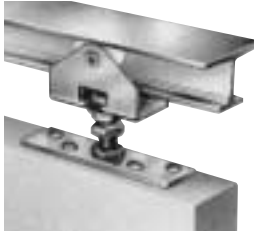

71-222 Single Pocket for minimum 3/4" thick door

- Holds up to 100 lb doors
- Mounting: Top, adjustable
- Adjustment: 3/4" vertical
- Headroom: 2 1/8" min. 2 7/8" max.
- Track: Single alum. I beam
- Carrier: 4 nylon wheels

100 lbs.

7000

7222

110

Hardware Needed:
2 ea. 7000
2 ea. 7222
1 pr. 110
1 ea. 7001

Description	Item	Price each		
		1-19	20-49	50+
Carrier & Bolt	7000	$4.05	$3.31	$3.13
Top Plate	7222	3.41	2.79	2.63
Floor Glide	110	.85	.63	.56

Track Length	Item	Price each		
		1-4	5-9	10+
4'	700104	$11.64	$10.47	$9.31
5'	700105	14.04	12.63	11.23
6'	700106	16.88	15.19	13.50
8'	700108	22.50	20.25	18.00
10'	700110	28.12	25.30	22.49
12'	700112	33.74	30.36	26.99
Optional Stop 7014		$4.22	$4.08	$3.92

1210 Single Pocket for minimum 1" thick door

- Holds up to 175 lb doors
- Mounting: Top, adjustable
- Adjustment: 1/2" vertical, 3/16" horizontal
- Headroom: 3 1/4" min. 3 3/4" max.
- Track: Single alum. I beam
- Carrier: 2 nylon wheels

175 lbs.

1202

7015

Hardware Needed:
2 ea. 1202
1 ea. 7015
1 ea. 1201

Description	Item	Price each		
		1-19	19-49	50+
Carrier & Bolt	1202	$16.25	$13.30	$12.56
Floor Glide	7015	3.56	2.91	2.75

Track Length	Item	Price each		
		1-4	5-9	10+
4'	120104	$17.40	$15.66	$13.92
5'	120105	21.74	19.56	17.39
6'	120106	26.08	23.47	20.86
8'	120108	34.80	31.32	27.84
10'	120110	43.50	39.15	34.80
12'	120112	52.20	46.98	41.76
Optional Stop 1212		$13.62	$11.14	$10.52

1230 Single Pocket for minimum 1" thick door

- Holds up to 275 lb doors
- Mounting: Top, adjustable
- Adjustment: 1/2" vertical, 3/16" horizontal
- Headroom: 3 1/4" min. 3 3/4" max.
- Track: Single alum. I beam
- Carrier: 4 nylon wheels

275 lbs.

1205

7105

Hardware Needed:
2 ea. 1205
1 ea. 7015
1 ea. 1201